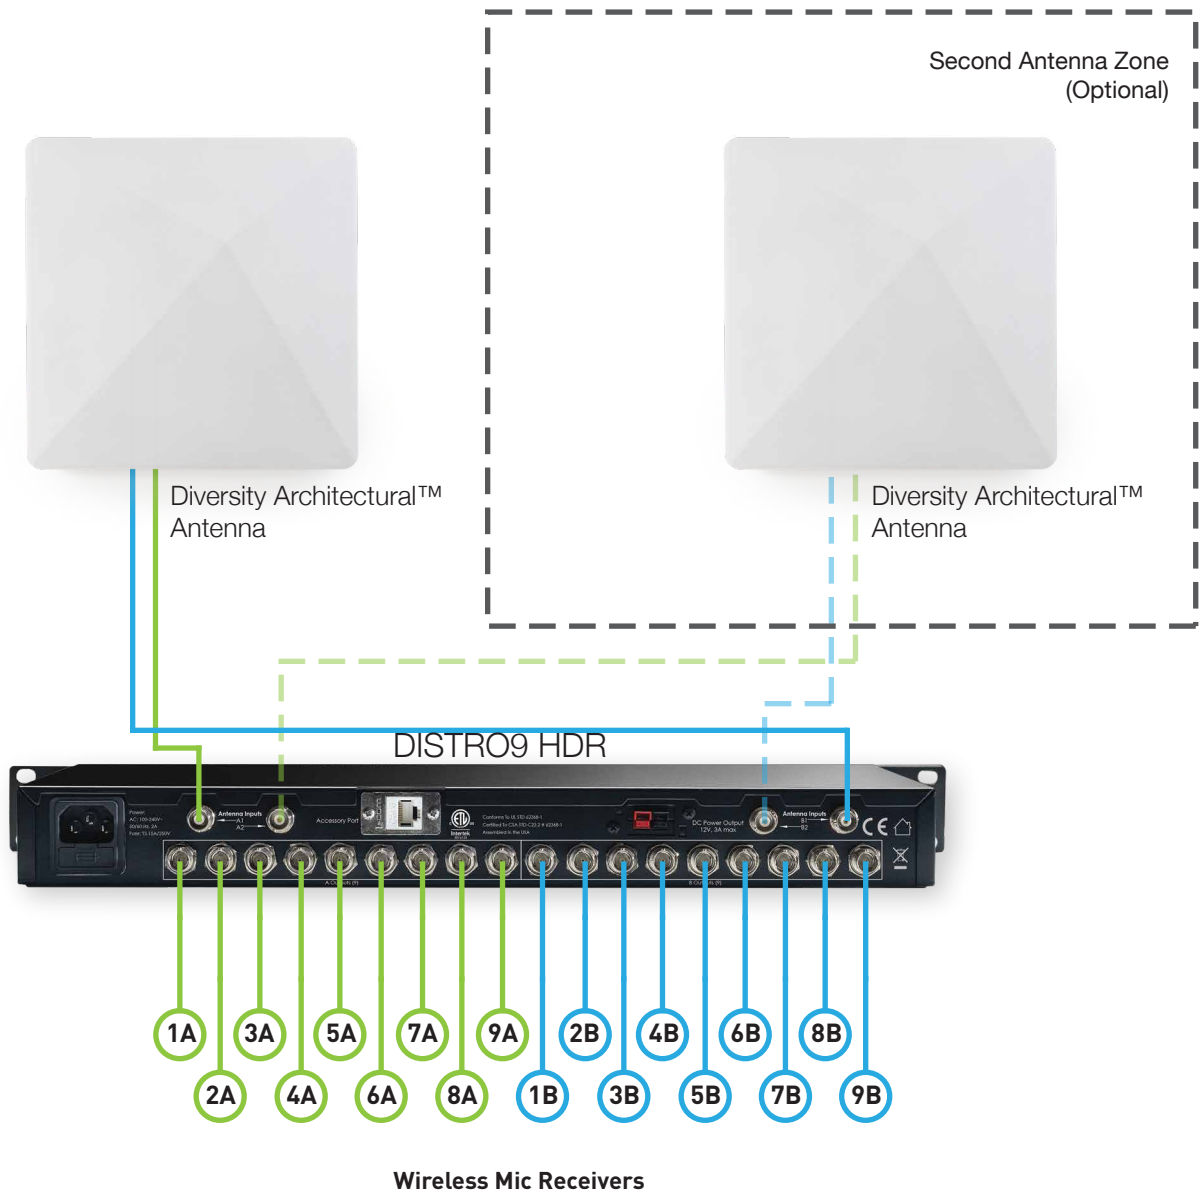

9 Wireless Microphone Channels

*DISTRO9HDR #1 (Master) can feed signals to up to 9 additional DISTRO9HDRs. Each connected DISTRO9HDR can feed up to 9 receivers.

*Note: All outputs are equivalent. Any "A" can be paired with any "B" and any pair can be cascaded.