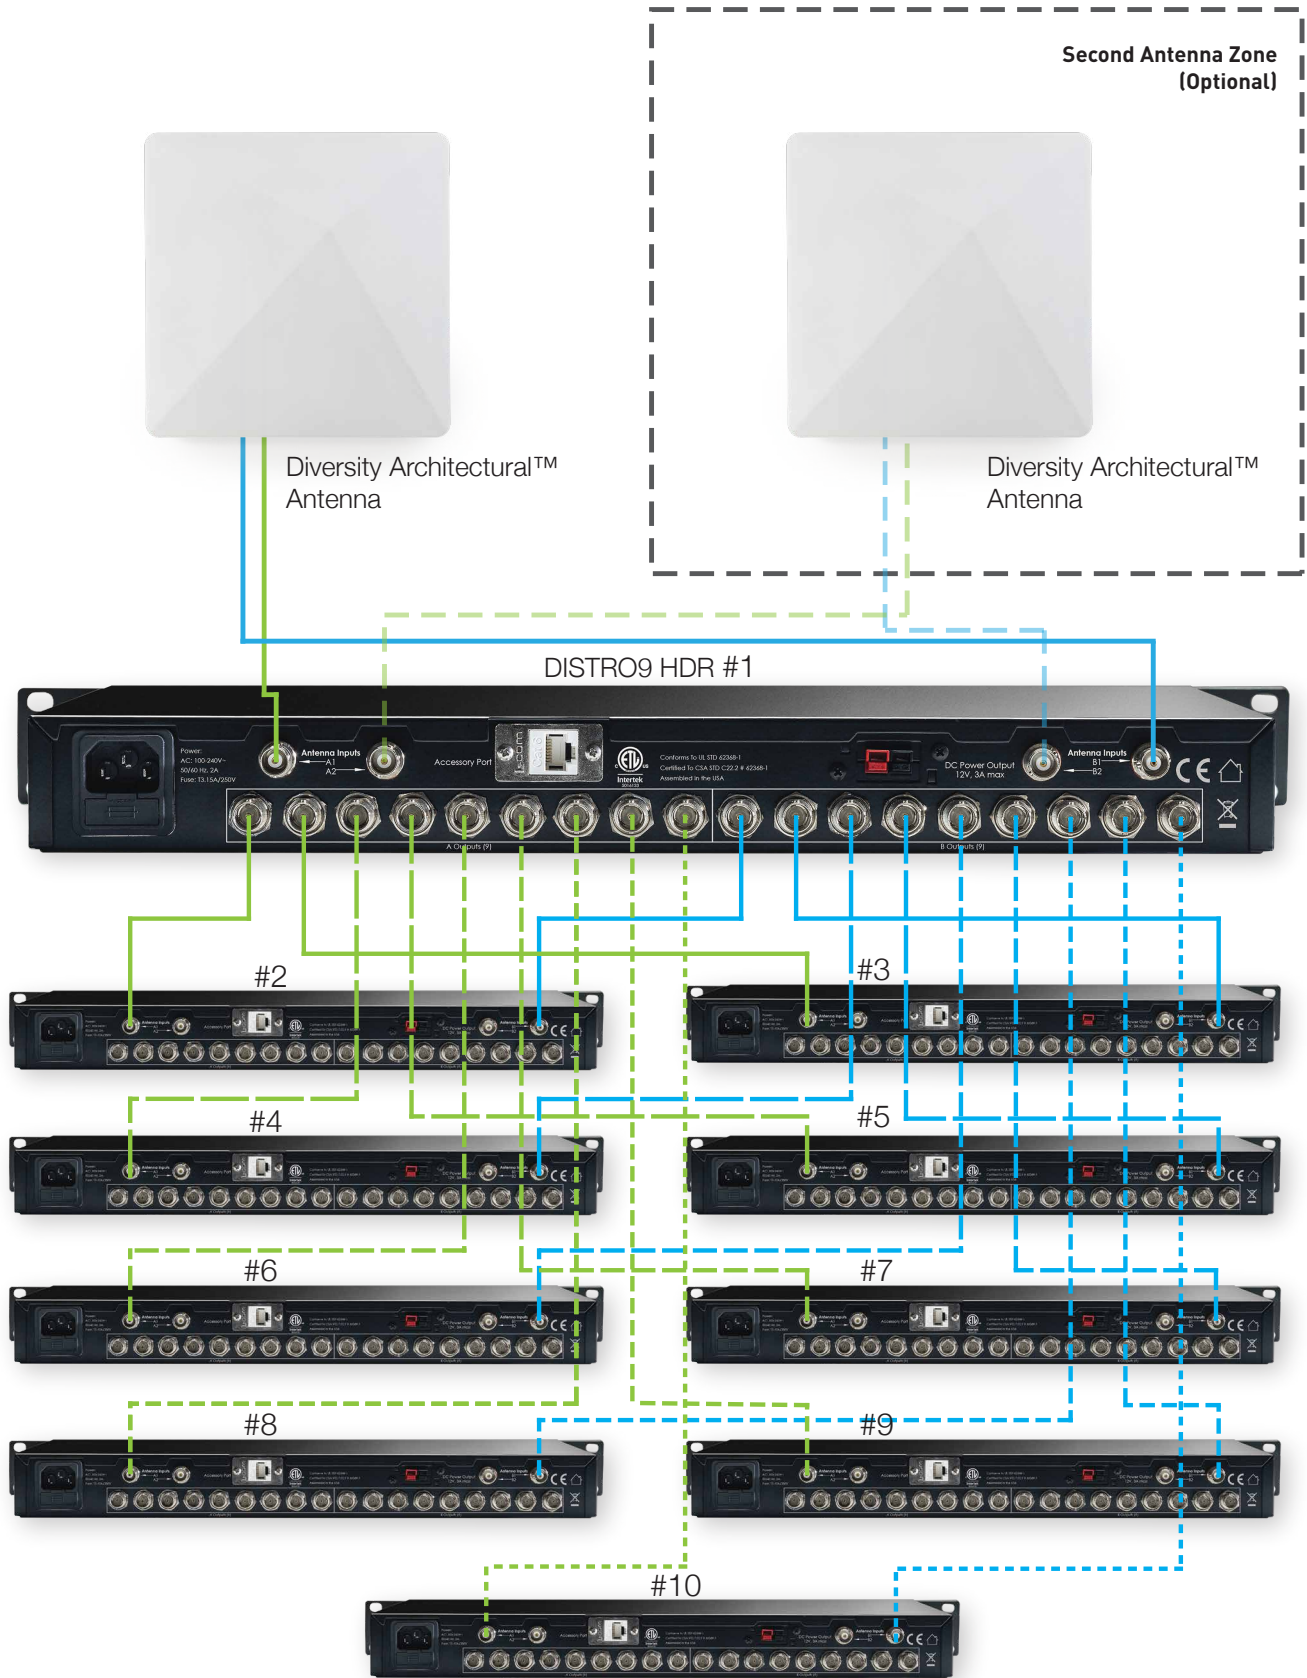

81 Wireless Microphone Channels

*DISTRO9HDR #1 (Master) can feed signals to up to 9 additional DISTRO9HDRs. Each connected DISTRO9HDR can feed up to 9 receivers.

*Note: All outputs are equivalent. Any "A" can be paired with any "B" and any pair can be cascaded.