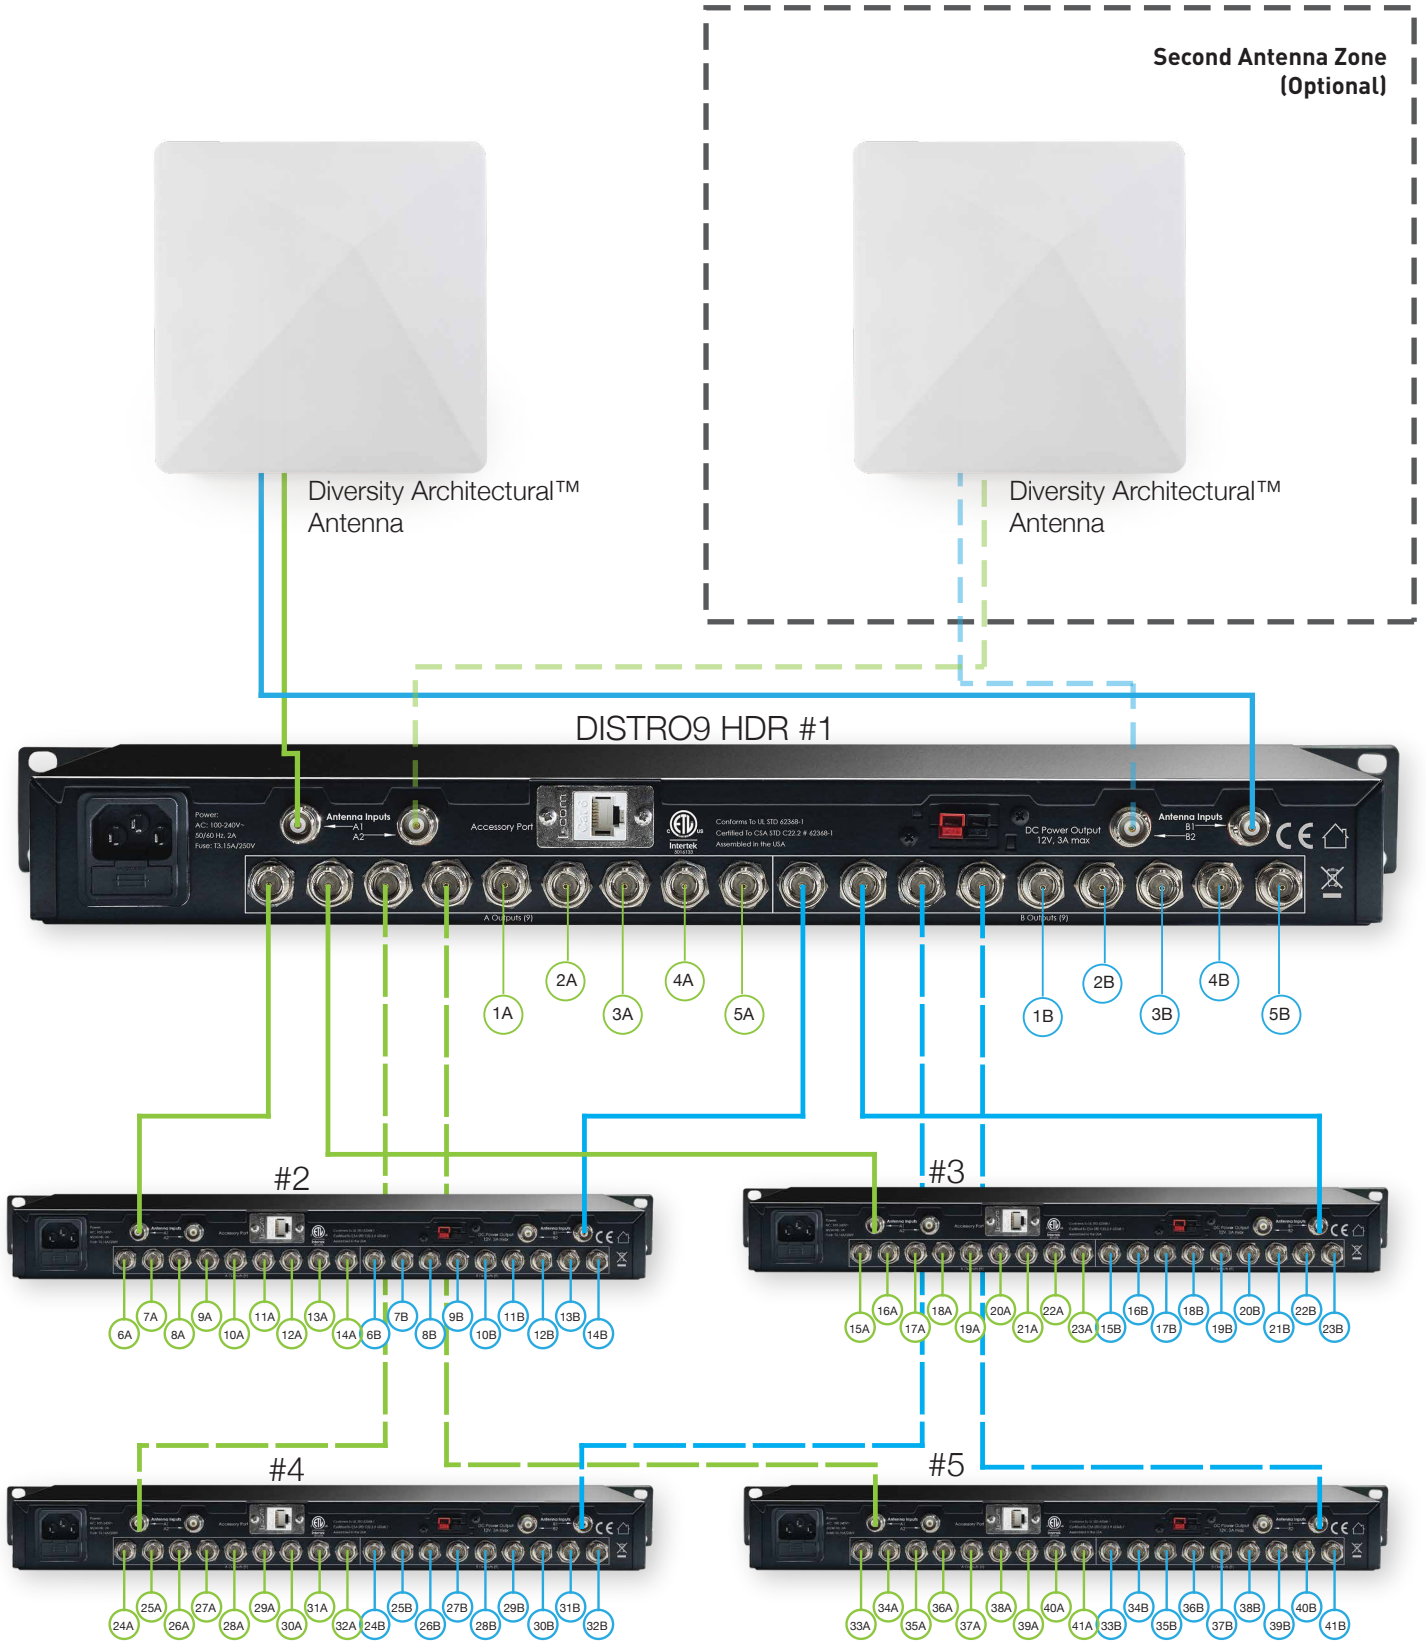

41 Wireless Microphone Channels

*DISTRO9HDR #1 (Master) can feed signals to up to 9 additional DISTRO9HDRs. Each connected DISTRO9HDR can feed up to 9 receivers.

*Note: All outputs are equivalent. Any "A" can be paired with any "B" and any pair can be cascaded.