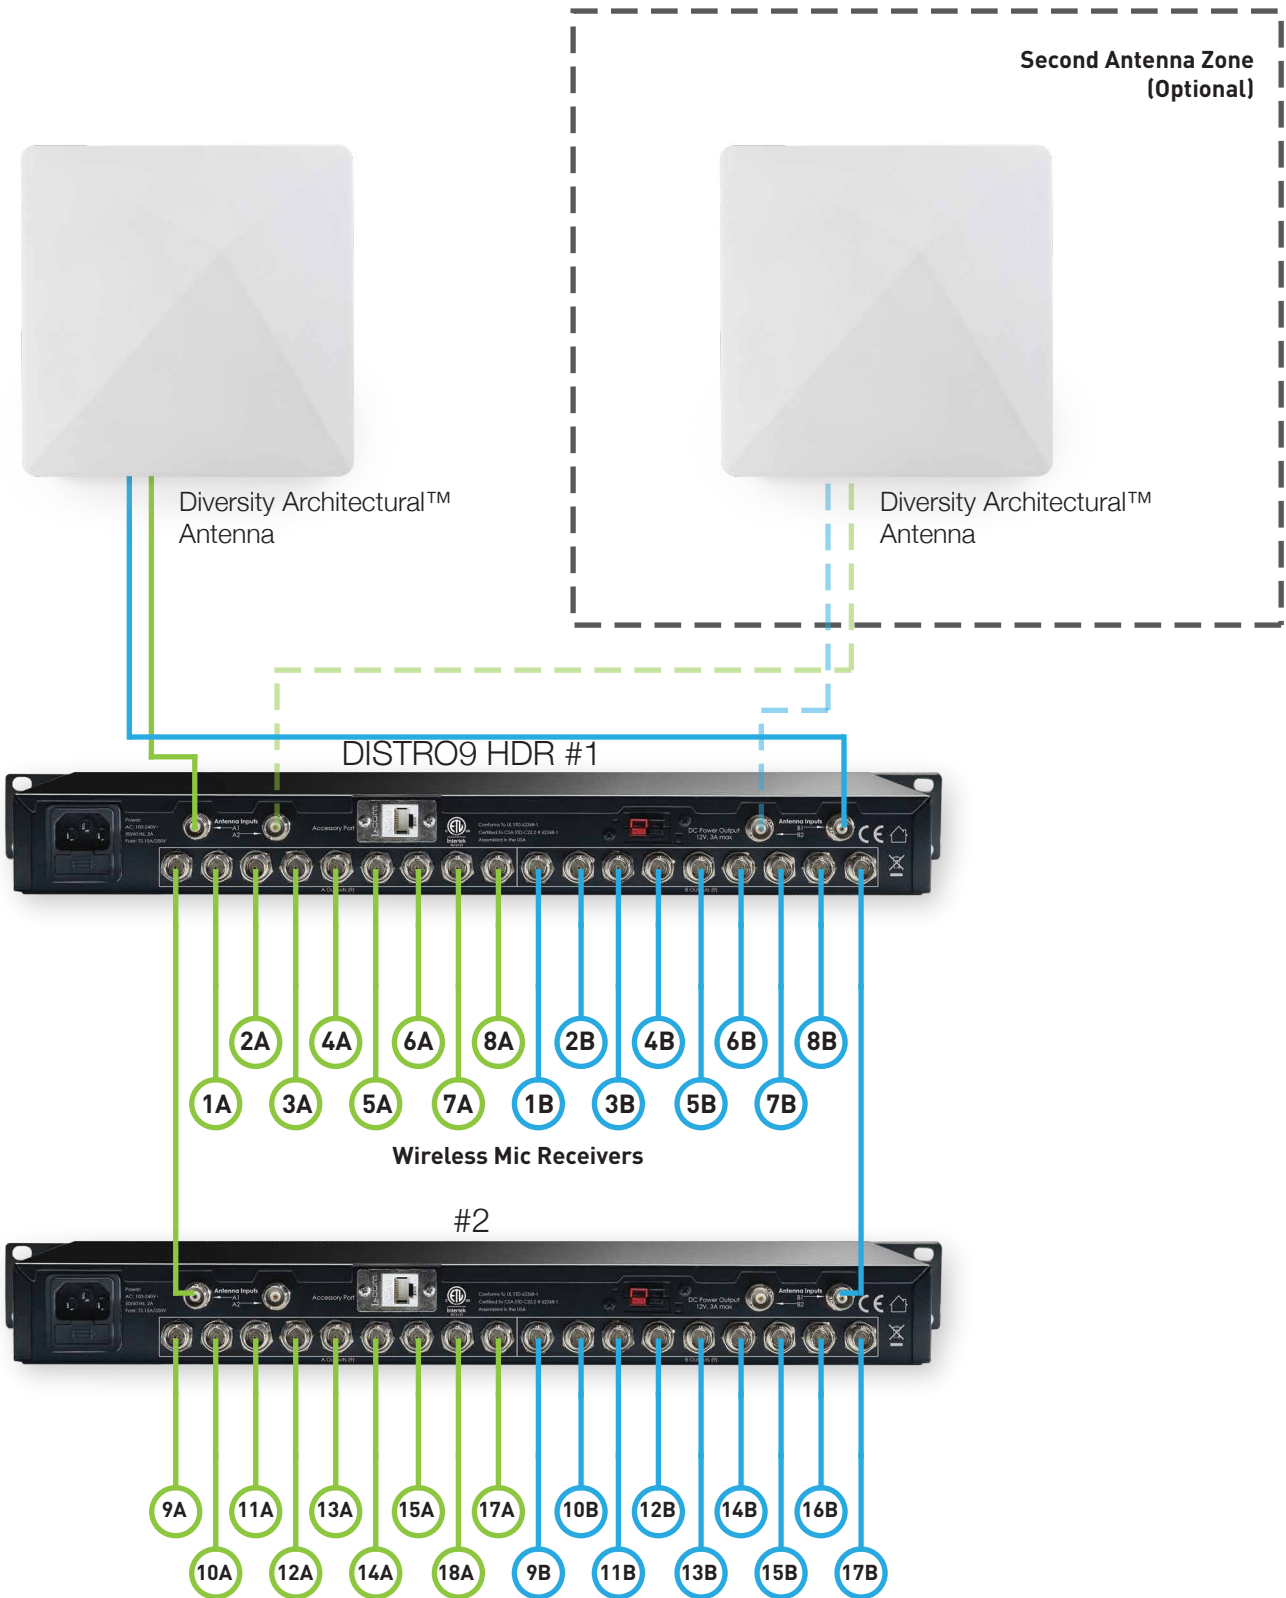

# 17 Wireless Microphone Channels

\*DISTRO9HDR #1 (Master) can feed signals to up to 9 additional DISTRO9HDRs. Each connected DISTRO9HDR can feed up to 9 receivers.

\*Note: All outputs are equivalent. Any "A" can be paired with any "B" and any pair can be cascaded.