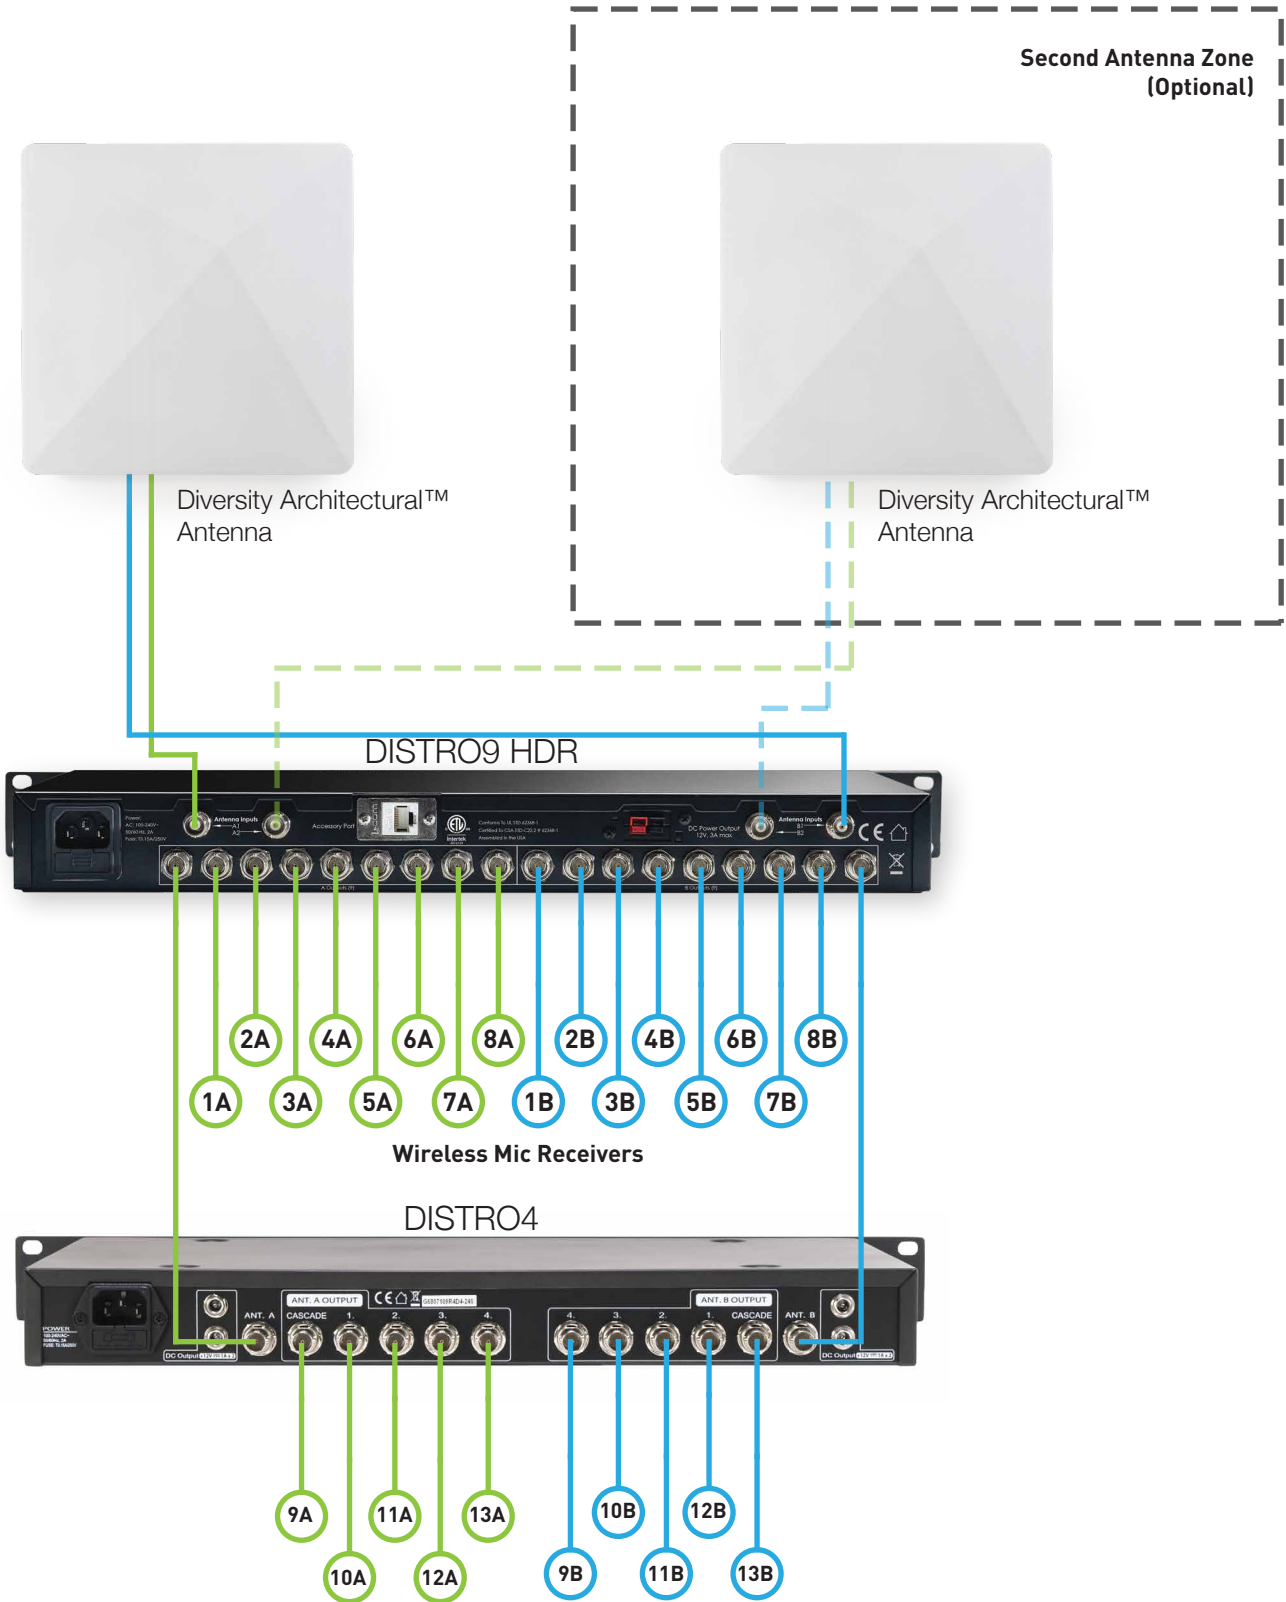

# 13 Wireless Microphone Channels

\*DISTRO9HDR #1 (Master) can feed signals to up to 9 additional DISTRO9HDRs. Each connected DISTRO9HDR can feed up to 9 receivers.

\*Note: All outputs are equivalent. Any "A" can be paired with any "B" and any pair can be cascaded.