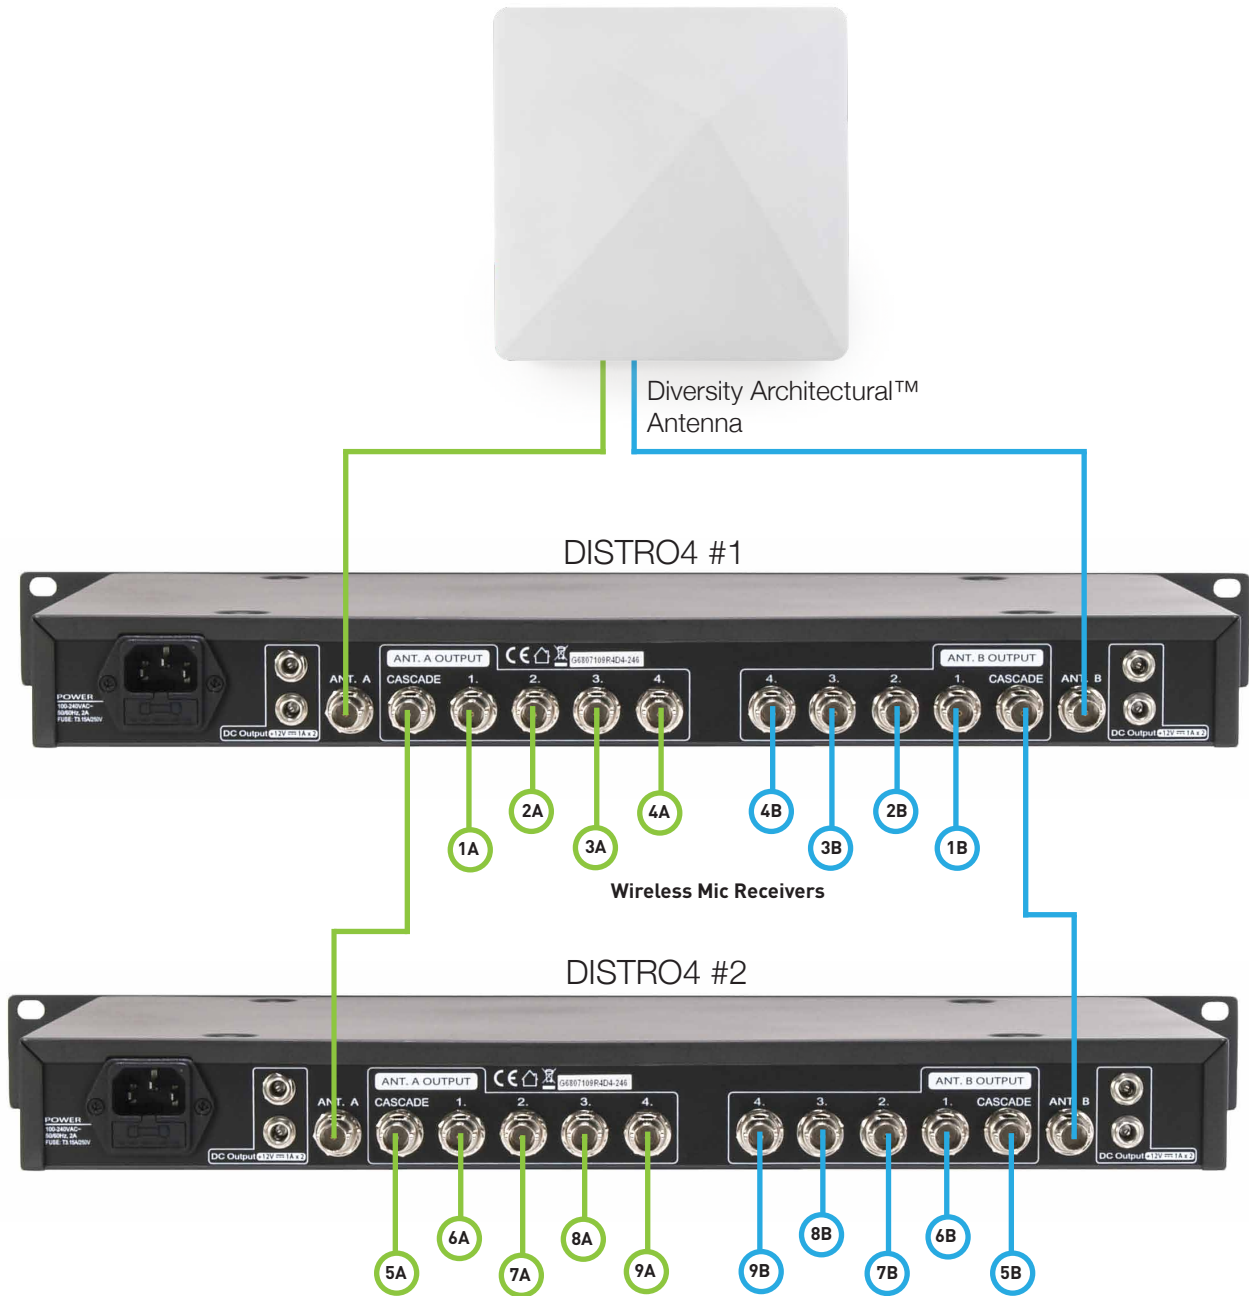

# 9 Wireless Microphone Channels

\*Please note - 4 DC ports are provided for powering receivers, for a fifth receiver, external power supply required.