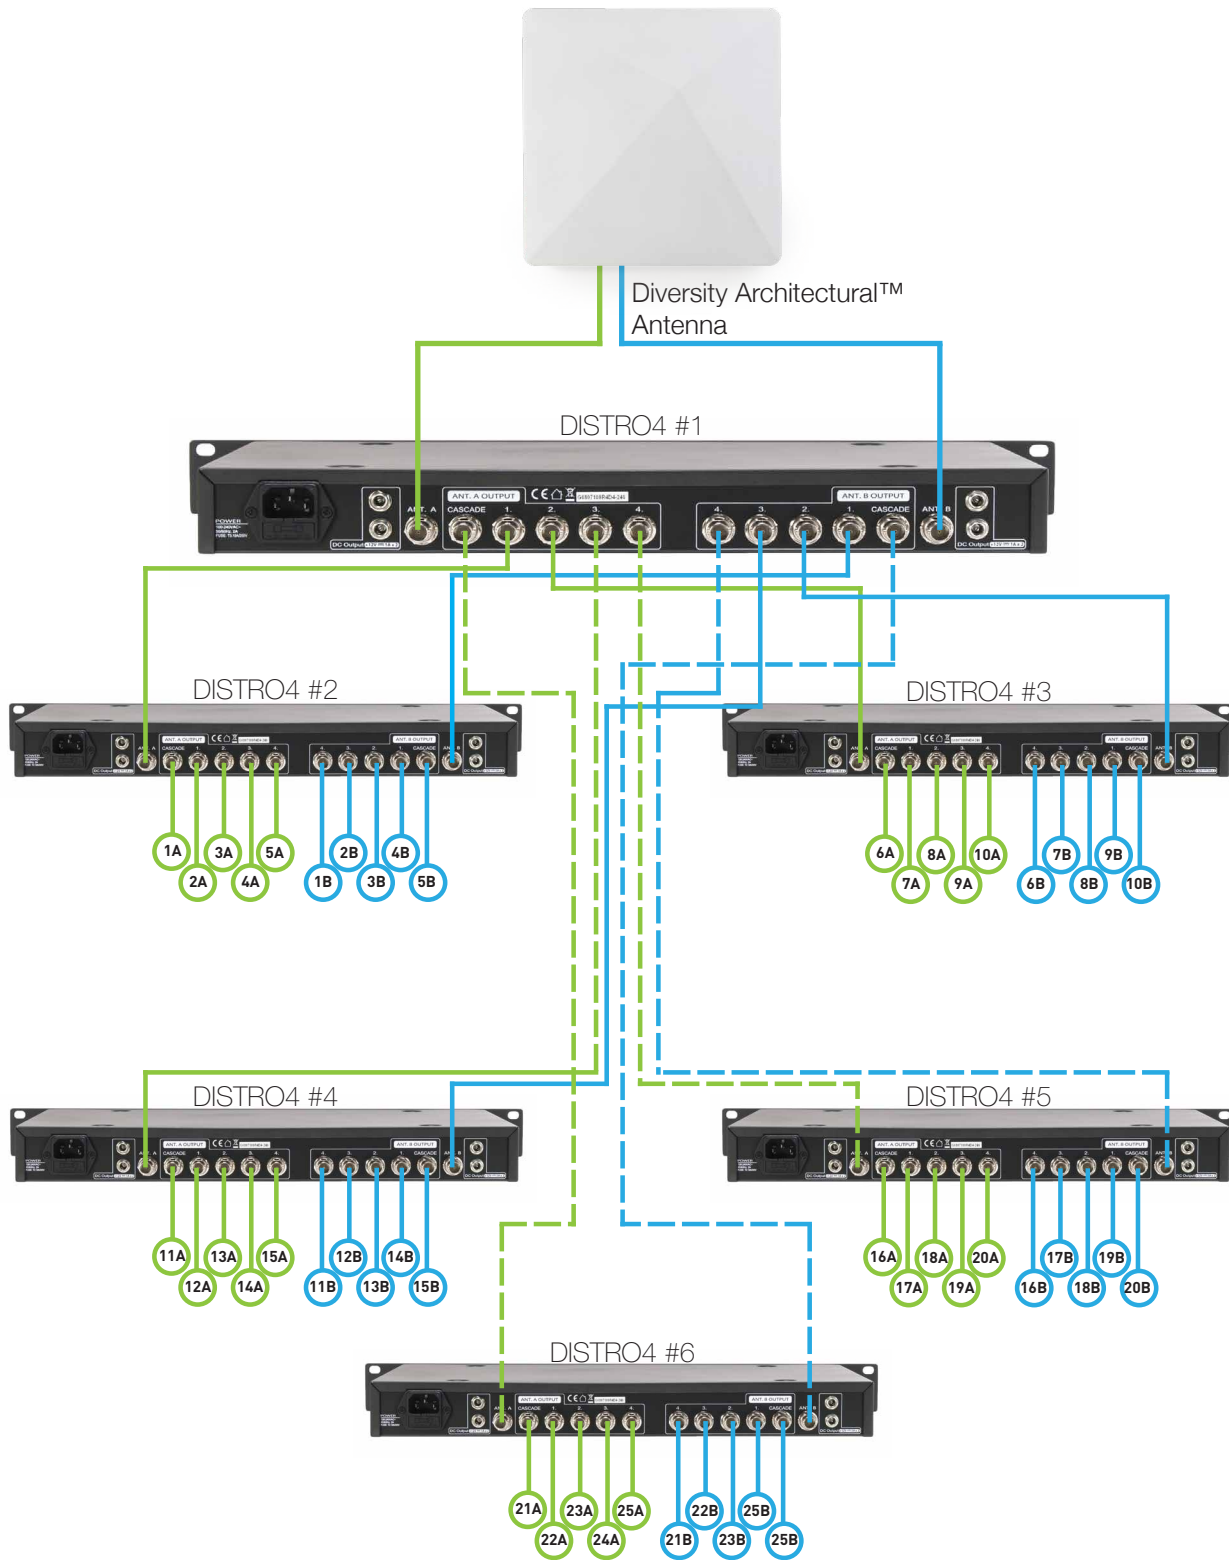

25 Wireless Microphone Channels

*Please note - 4 DC ports are provided for powering receivers, for a fifth receiver, external power supply required.