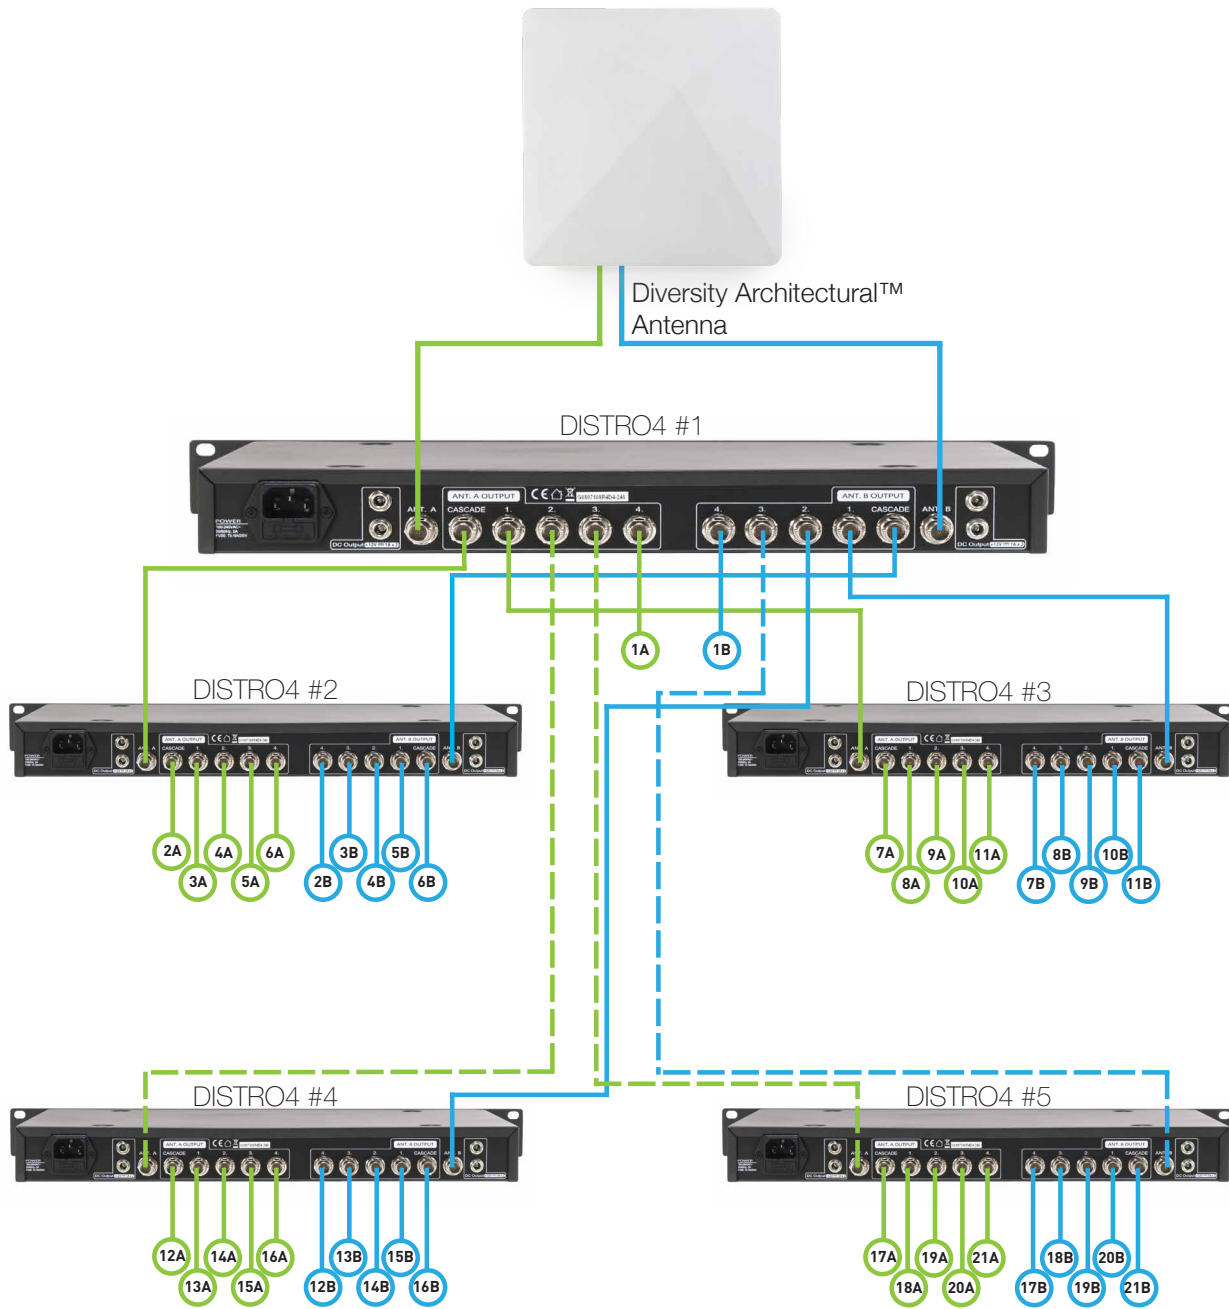

21 Wireless Microphone Channels

*Please note - 4 DC ports are provided for powering receivers, for a fifth receiver, external power supply required.