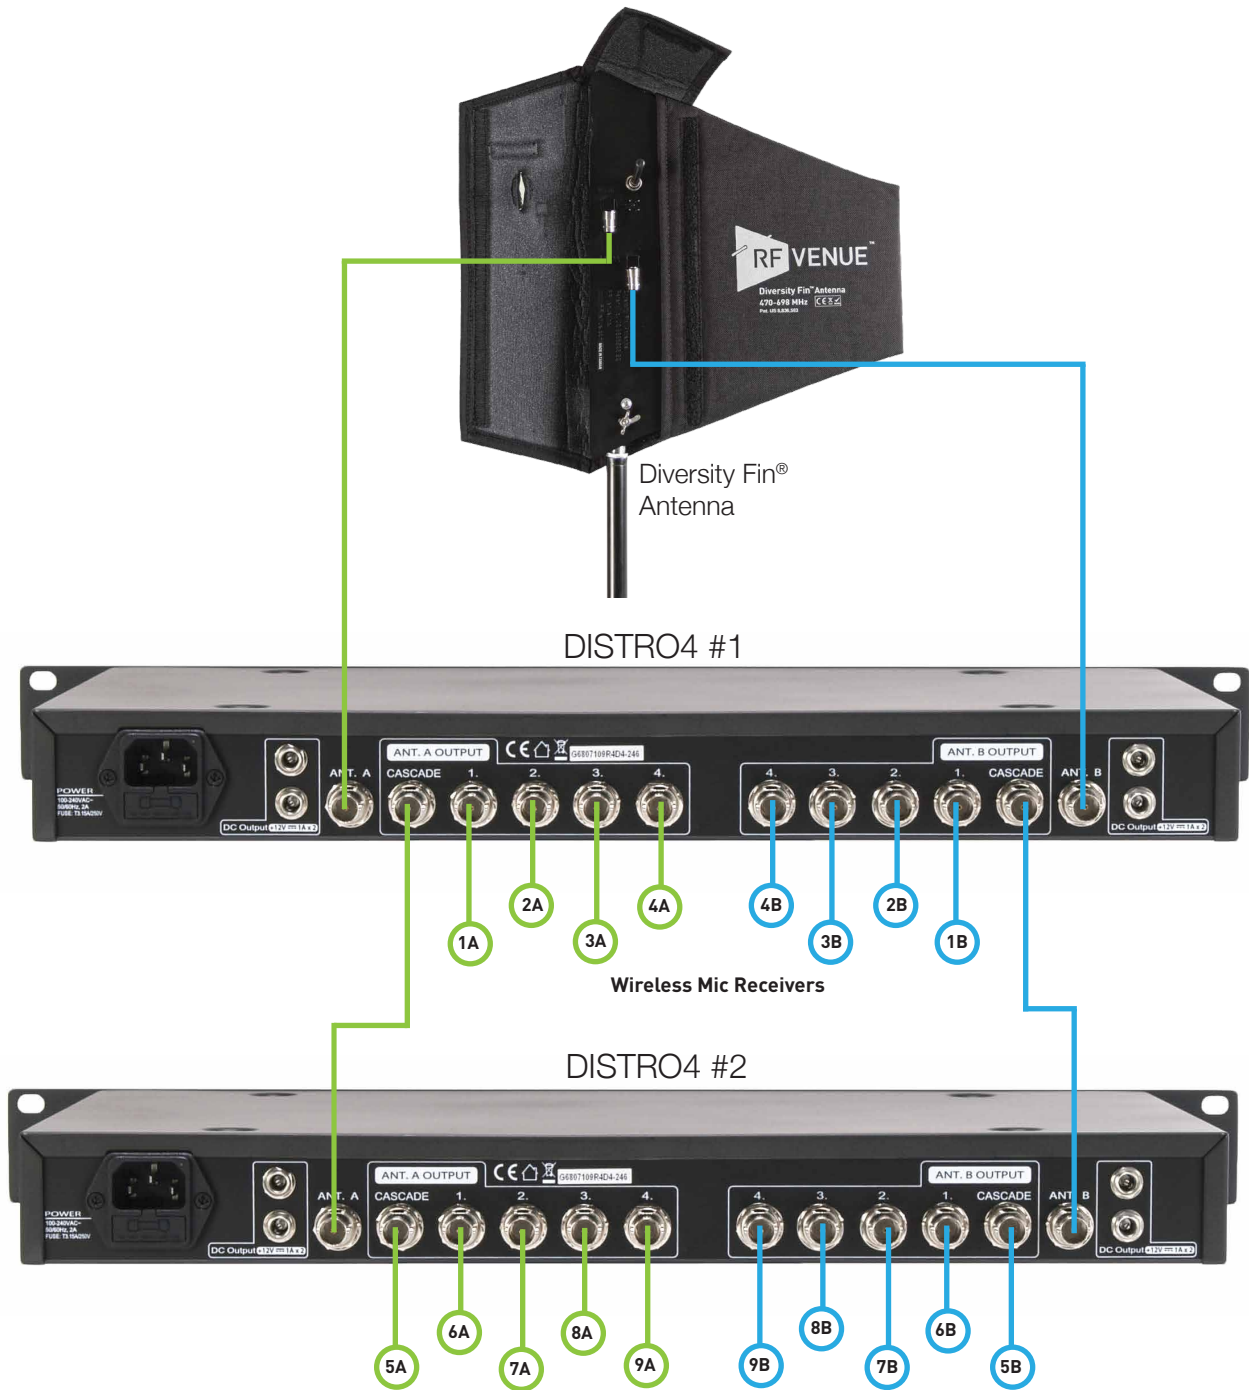

9 Wireless Microphone Channels

*Please note - 4 DC ports are provided for powering receivers, for a fifth receiver, external power supply required.