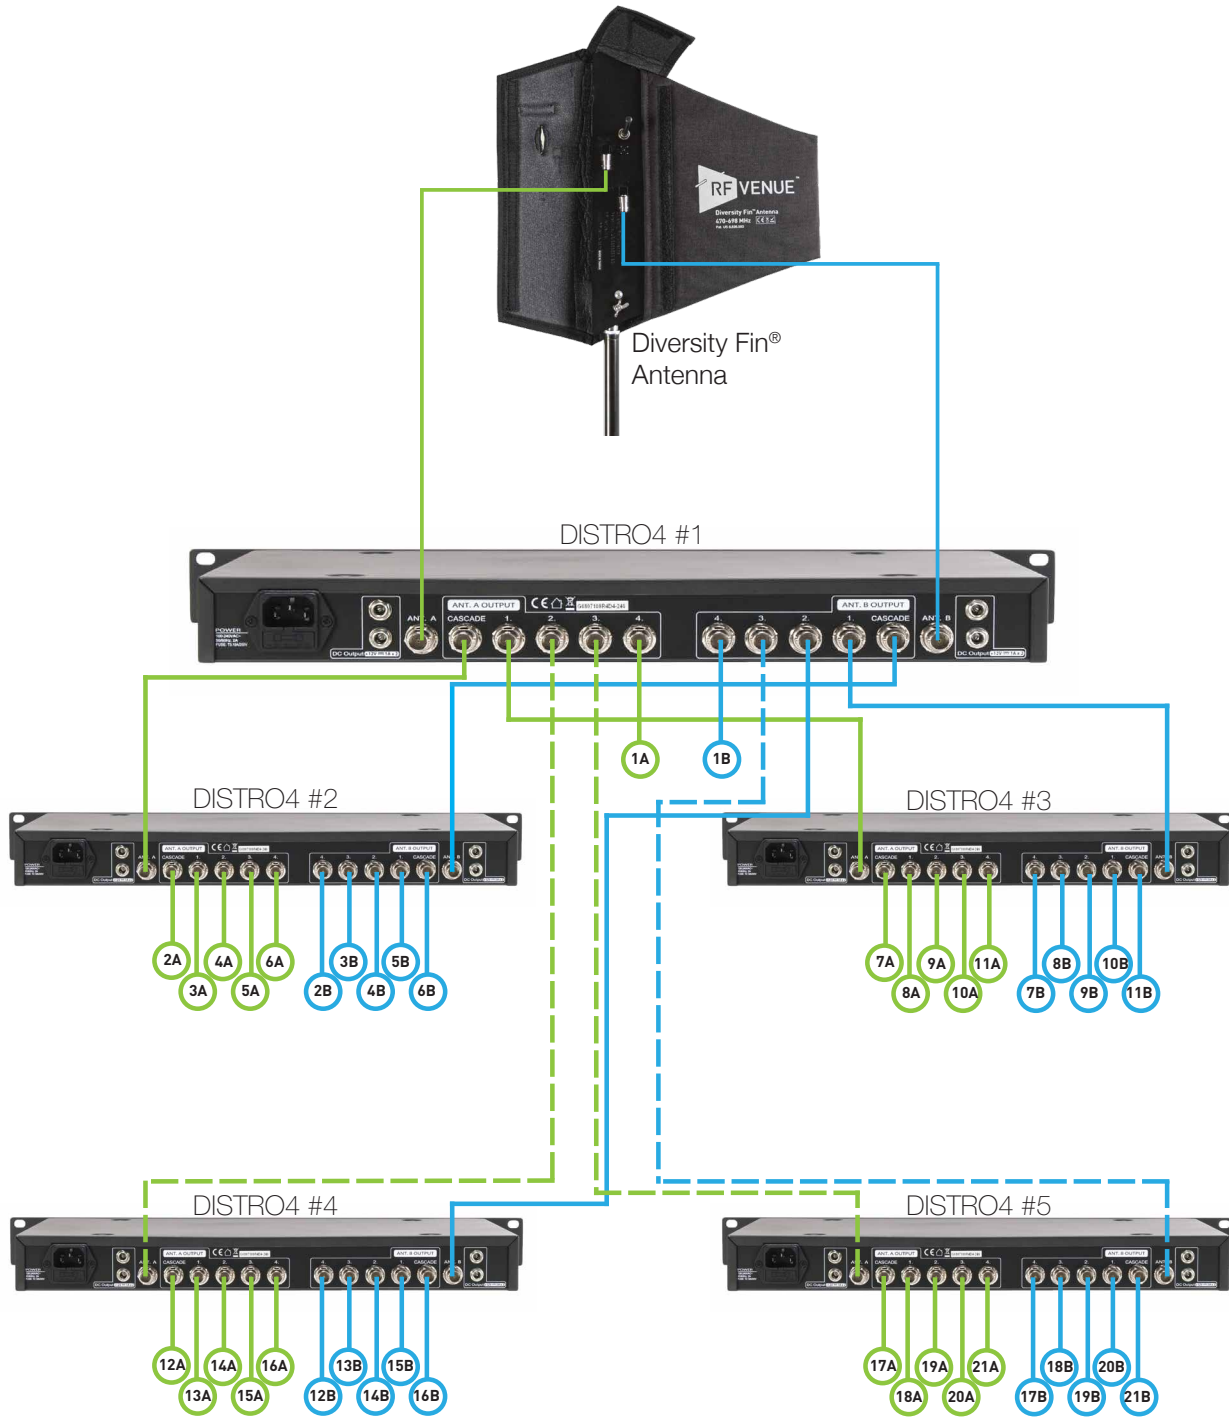

21 Wireless Microphone Channels

*Please note - 4 DC ports are provided for powering receivers, for a fifth receiver, external power supply required.